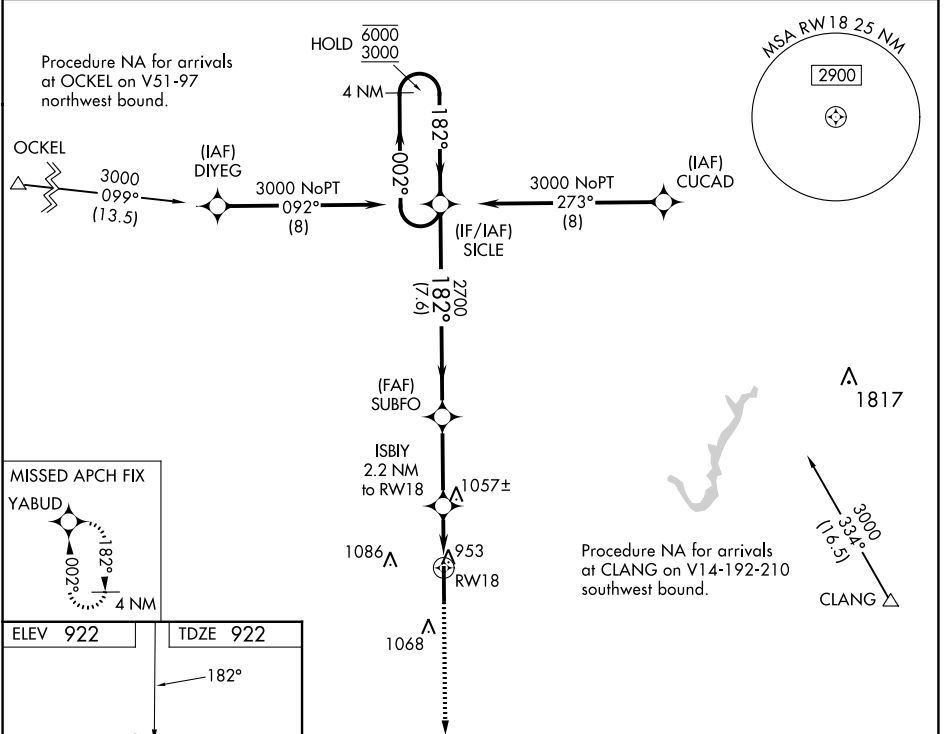

APP CRS	Rwy Idg	7000
182°	TDZE	922
	Apt Elev	922

RNAV (GPS) RWY 18

INDIANAPOLIS EXEC (TYQ)

RNP APCH - GPS.		MISSED APPROACH: Climb to 3000 direct YABUD and hold.	
AWOS-3PT 120.725	INDIANAPOLIS APP CON 124.65 127.15 317.8	CLNC DEL 118.175	UNICOM 123.05 (CTAF)

CATEGORY	A	B	C	D
LNAV/VNAV DA	1216-7/8		294 (300-7/8)	
LNAV MDA	1320-1	398 (400-1)	1320-1 1/8	398 (400-1 1/8)
CIRCLING	1380-1	458 (500-1)	1440-1 1/2 518 (600-1 1/2)	1480-2 558 (600-2)

EC-2, 22 FEB 2024 to 21 MAR 2024

EC-2, 22 FEB 2024 to 21 MAR 2024