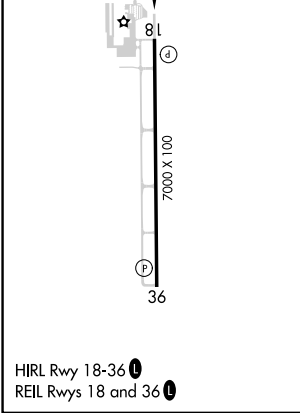

APP CRS	Rwy Idg	7000
182°	TDZE	922
	Apt Elev	922

RNAV (GPS) RWY 18

INDIANAPOLIS EXEC (TYQ)

RNP APCH - GPS.		MISSED APPROACH: Climb to 3000 direct YABUD and hold.	
AWOS-3PT 120.725	INDIANAPOLIS APP CON 124.65 127.15 317.8	CLNC DEL 118.175	UNICOM 123.05 (CTAF)

CATEGORY	A	B	C	D
LNAV/VNAV DA	1216-7/8		294 (300-7/8)	
LNAV MDA	1320-1	398 (400-1)	1320-1 1/8	398 (400-1 1/8)
CIRCLING	1380-1	458 (500-1)	1440-1 1/2 518 (600-1 1/2)	1480-2 558 (600-2)

EC-2, 22 FEB 2024 to 21 MAR 2024