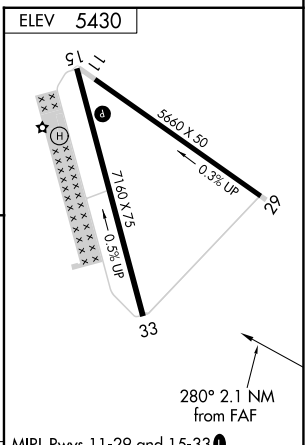

VORTAC TPH 116.0 Chan 107	APP CRS 280°	Rwy ldg TDZE Apt Elev 5430	N/A N/A N/A

VOR or GPS-A

TONOPAH (TPH)

⚠ Circling NA for Cat D southwest of Rwy 15-33. MISSED APPROACH: Climb to 6400 then climbing right turn to 9000 direct TPH VORTAC and hold.

ASOS 118.875	NELLIS APP CON 119,35 254.4	UNICOM 123.0 (CTAF) 0

6400	9000	TPH				
(MARNB) TPH 2.1		TPH VORTAC		Remain within 10 NM		
2.1 NM		6900		8900		

CATEGORY	A	B	C	D	FAF to MAP 2.1 NM					
CIRCLING	6100-1 670 (700-1)		6320-2³/₄ 890 (900-2³/₄)	6320-3 890 (900-3)	Knots	60	90	120	150	180
					Min:Sec	2:06	1:24	1:03	0:50	0:42

SW-4, 22 FEB 2024 to 21 MAR 2024

SW-4, 22 FEB 2024 to 21 MAR 2024