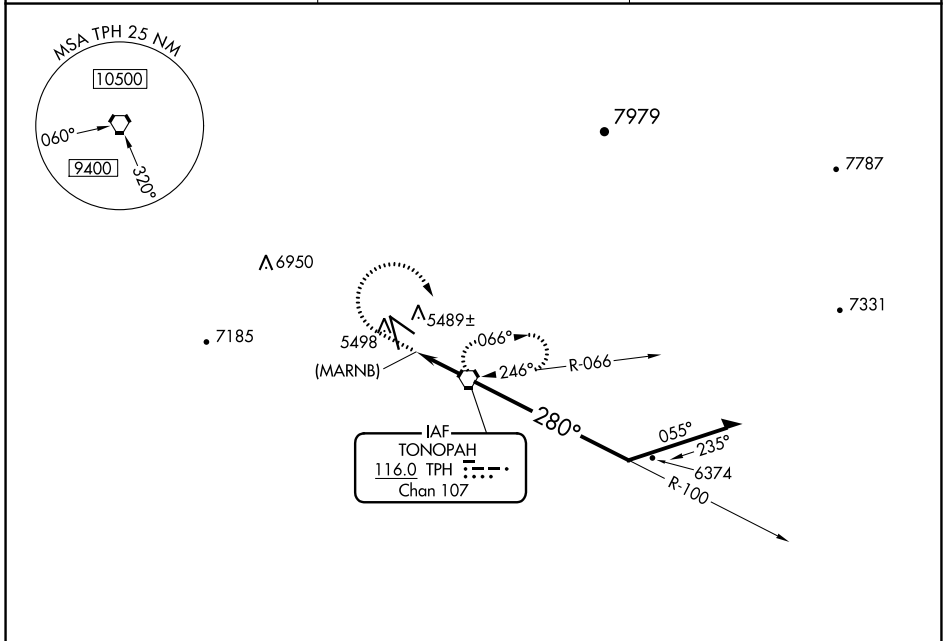

VORTAC TPH 116.0 Chan 107	APP CRS 280°	Rwy ldg TDZE Apt Elev 5430	N/A N/A N/A
---	------------------------	--------------------------------------	-------------------

VOR or GPS-A

TONOPAH (TPH)

⚠ Circling NA for Cat D southwest of Rwy 15-33. MISSED APPROACH: Climb to 6400 then climbing right turn to 9000 direct TPH VORTAC and hold.

ASOS 118.875	NELLIS APP CON 119,35 254.4	UNICOM 123.0 (CTAF) 0
------------------------	---------------------------------------	---------------------------------

6400	9000	TPH				
(MARNB) TPH 2.1		TPH VORTAC		Remain within 10 NM		
2.1 NM		6900		8900		

CATEGORY	A	B	C	D	FAF to MAP 2.1 NM					
CIRCLING	6100-1 670 (700-1)		6320-2 ³ / ₄ 890 (900-2 ³ / ₄)	6320-3 890 (900-3)	Knots	60	90	120	150	180
					Min:Sec	2:06	1:24	1:03	0:50	0:42

SW-4, 22 FEB 2024 to 21 MAR 2024

SW-4, 22 FEB 2024 to 21 MAR 2024