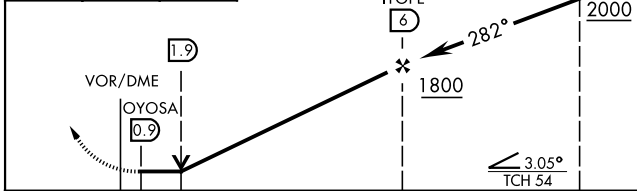

VOR/DME RWY 28

VOR/DME SVN 111.6 Chan 53	APCH CRS 282°	Rwy Idg 11,375 TDZE 41 Arprt Elev 41
---	-------------------------	---

AL-381 [USA]

HUNTER AAF (KSVN)

▼ * Circling NA N of Rwy 10-28 for CAT D.

 MISSED APPROACH: Climb to 800, then climbing left turn to 2000 via SVN VOR/DME R-201 to WOHPY/11 DME and hold.

ATIS ★ 127.525 323.125	SAVANNAH APP CON 120.4 353.775	TOWER ★ 124.975 (CTAF) 0 279.575	GND CON 121.8 291.675	ASR/PAR
--	--	---	---------------------------------	---------

800	2000	WOHPY SVN 11	ELEV 41	TDZE 41
-----	------	---------------------	---------	---------

CATEGORY	A	B	C	D
S-28	480/24 439 (500-½)		480/40 439 (500-¾)	480/50 439 (500-1)
CIRCLING *	500-1 459 (500-1)	520-1 479 (500-1)	520-1½ 479 (500-1½)	600-2 559 (600-2)

REIL Rwy 10 **0**
 HIRL Rwy 10-28 **0**