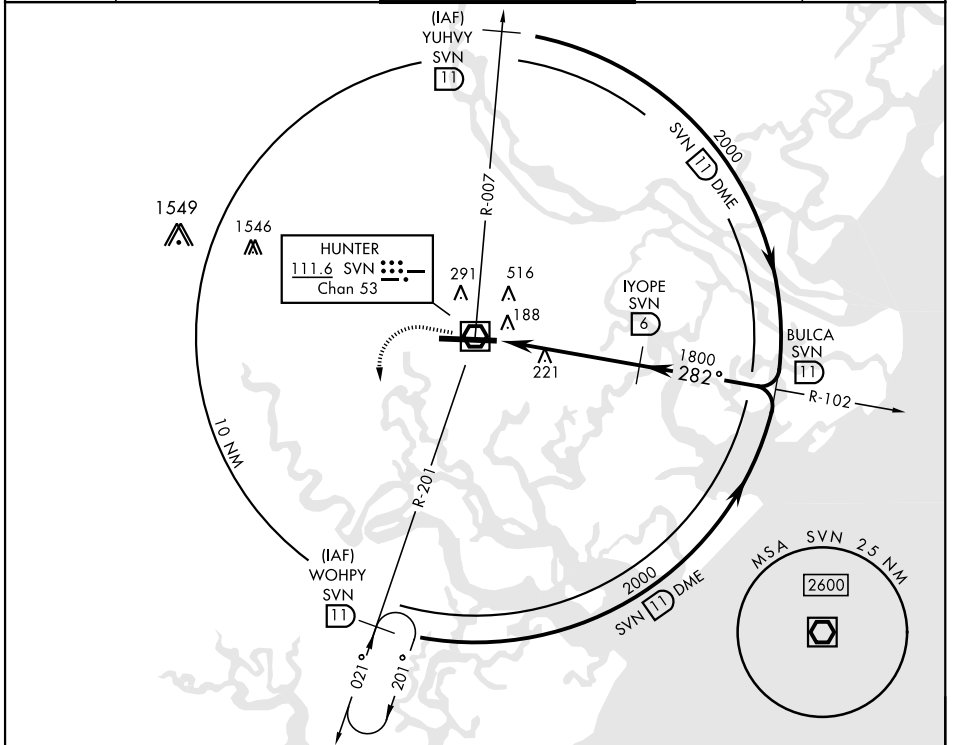

VOR/DME RWY 28

VOR/DME SVN 111.6 Chan 53	APCH CRS 282°	Rwy Idg 11,375 TDZE 41 Arprt Elev 41
---	-------------------------	---

AL-381 [USA]

HUNTER AAF (KSVN)

▼ * Circling NA N of Rwy 10-28 for CAT D.

 MISSED APPROACH: Climb to 800, then climbing left turn to 2000 via SVN VOR/DME R-201 to WOHPY/11 DME and hold.

ATIS ★ 127.525 323.125	SAVANNAH APP CON 120.4 353.775	TOWER ★ 124.975 (CTAF) 0 279.575	GND CON 121.8 291.675	ASR/PAR
--	--	---	---------------------------------	---------

800	2000	WOHPY SVN 11	ELEV 41	TDZE 41
-----	------	---------------------	---------	---------

CATEGORY	A	B	C	D
S-28	480/24 439 (500-½)		480/40 439 (500-¾)	480/50 439 (500-1)
CIRCLING *	500-1 459 (500-1)	520-1 479 (500-1)	520-1½ 479 (500-1½)	600-2 559 (600-2)

REIL Rwy 10 **0**
 HIRL Rwy 10-28 **0**

VOR/DME RWY 28

SE-4, 22 FEB 2024 to 21 MAR 2024

SE-4, 22 FEB 2024 to 21 MAR 2024