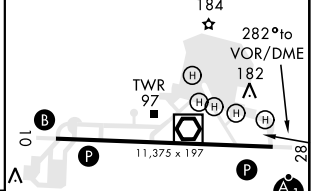

VOR/DME RWY 28

VOR/DME SVN 111.6 Chan 53	APCH CRS 282°	Rwy Idg 11,375 TDZE 41 Arprt Elev 41
---	-------------------------	---

AL-381 [USA]

HUNTER AAF (KSVN)

▼ * Circling NA N of Rwy 10-28 for CAT D.

 MISSED APPROACH: Climb to 800, then climbing left turn to 2000 via SVN VOR/DME R-201 to WOHPY/11 DME and hold.

ATIS ★ 127.525 323.125	SAVANNAH APP CON 120.4 353.775	TOWER ★ 124.975 (CTAF) 0 279.575	GND CON 121.8 291.675	ASR/PAR
--	--	---	---------------------------------	---------

800	2000	WOHPY SVN 11	ELEV 41	TDZE 41
-----	------	---------------------	---------	---------

CATEGORY	A	B	C	D
S-28	480/24 439 (500-½)		480/40 439 (500-¾)	480/50 439 (500-1)
CIRCLING *	500-1 459 (500-1)	520-1 479 (500-1)	520-1½ 479 (500-1½)	600-2 559 (600-2)

REIL Rwy 10 **0**
 HIRL Rwy 10-28 **0**