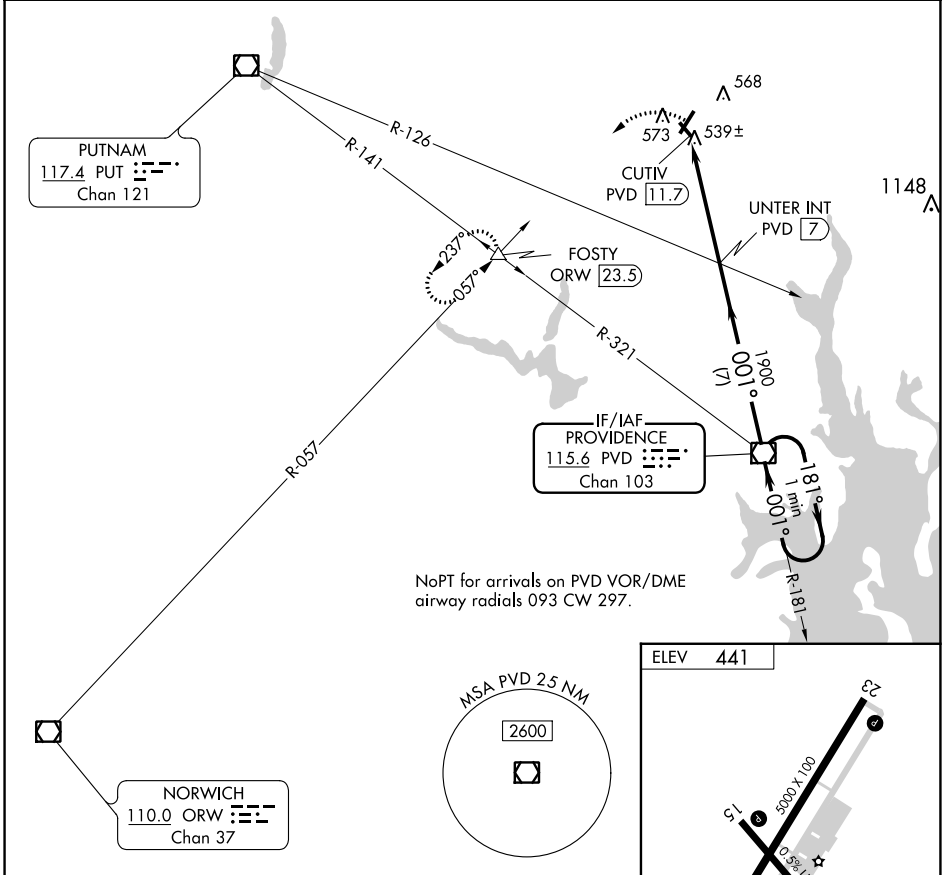

VOR/DME PVD 115.6 Chan 103	APP CRS 001°	Rwy Idg TDZE Apt Elev 441	N/A N/A 441
--	------------------------	--	--

VOR-A
NORTH CENTRAL STATE (S/F/Z)

⚠ When local altimeter setting not received, use Providence altimeter setting and increase all MDA 100 feet, increase Circling visibility Cat C ¼ mile. Circling to Rwy 15/33 NA at night.

MISSED APPROACH: Climbing left turn to 2500 via ORW VOR/DME R-057 to FOSTY INT/ORW 23.5 DME and hold.

AWOS-3PT 120.775	PROVIDENCE APP CON ★ 123.675 244.875	CLNC DEL 124.35	UNICOM 123.075 (CTAF) 0
----------------------------	--	---------------------------	-----------------------------------

CATEGORY	A	B	C	D
C CIRCLING	980-1	539 (600-1)	980-1½ 539 (600-1½)	NA

NE-1, 22 FEB 2024 to 21 MAR 2024

NE-1, 22 FEB 2024 to 21 MAR 2024