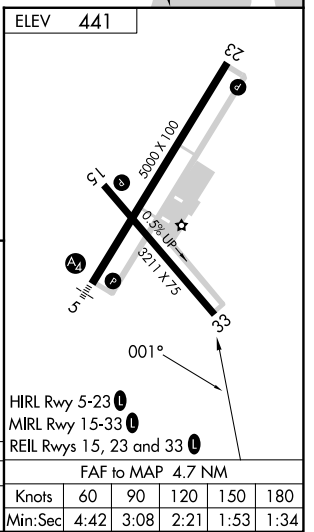

VOR/DME PVD 115.6 Chan 103	APP CRS 001°	Rwy Idg TDZE Apt Elev 441	N/A N/A 441
--	------------------------	--	--

VOR-A
NORTH CENTRAL STATE (S/F/Z)

⚠ When local altimeter setting not received, use Providence altimeter setting and increase all MDA 100 feet, increase Circling visibility Cat C ¼ mile. Circling to Rwy 15/33 NA at night.

MISSED APPROACH: Climbing left turn to 2500 via ORW VOR/DME R-057 to FOSTY INT/ORW 23.5 DME and hold.

AWOS-3PT 120.775	PROVIDENCE APP CON ★ 123.675 244.875	CLNC DEL 124.35	UNICOM 123.075 (CTAF) 0
----------------------------	--	---------------------------	-----------------------------------

CATEGORY	A	B	C	D
C CIRCLING	980-1	539 (600-1)	980-1½ 539 (600-1½)	NA

NE-1, 22 FEB 2024 to 21 MAR 2024

NE-1, 22 FEB 2024 to 21 MAR 2024