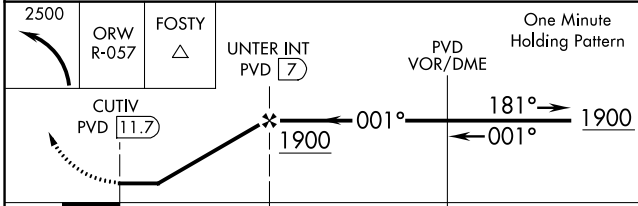

VOR/DME PVD 115.6 Chan 103	APP CRS 001°	Rwy Idg TDZE Apt Elev 441	N/A N/A 441

VOR-A
NORTH CENTRAL STATE (S/F/Z)

⚠ When local altimeter setting not received, use Providence altimeter setting and increase all MDA 100 feet, increase Circling visibility Cat C ¼ mile. Circling to Rwy 15/33 NA at night.

MISSED APPROACH: Climbing left turn to 2500 via ORW VOR/DME R-057 to FOSTY INT/ORW 23.5 DME and hold.

AWOS-3PT 120.775	PROVIDENCE APP CON ★ 123.675 244.875	CLNC DEL 124.35	UNICOM 123.075 (CTAF) 0

CATEGORY	A	B	C	D
C CIRCLING	980-1	539 (600-1)	980-1½ 539 (600-1½)	NA

NE-1, 22 FEB 2024 to 21 MAR 2024

NE-1, 22 FEB 2024 to 21 MAR 2024