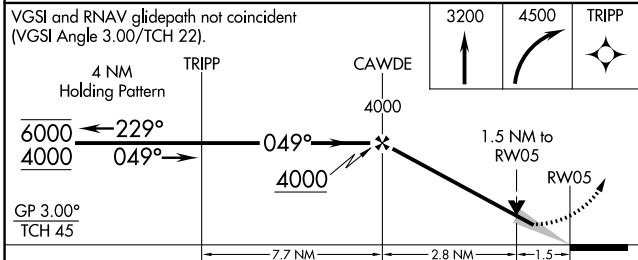

WAAS CH 78324 W05A	APP CRS 049°	Rwy Idg TDZE Apt Elev	3914 2586 2586
--	------------------------	-----------------------------	---

RNAV (GPS) RWY 5

PLACERVILLE (P.V.F.)

RNP APCH - GPS.

⚠ Circling NA northwest of Rwy 5-23. For uncompensated Baro-VNAV systems, LNAV/VNAV NA below -20°C or above 54°C.

⚠ MISSED APPROACH: Climb to 3200 then climbing right turn to 4500 direct TRIPP and hold.

AWOS-3 128.125	NORCAL APP CON 127.4 317.5	UNICOM 122.8 (CTAF)
--------------------------	--------------------------------------	-------------------------------