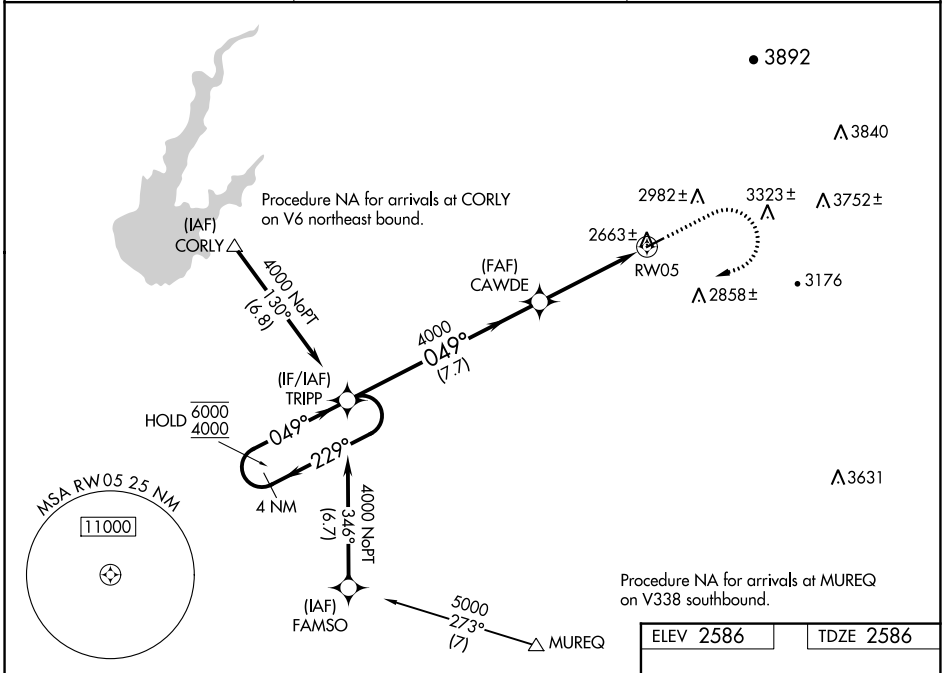

WAAS CH 78324 W05A	APP CRS 049°	Rwy Idg TDZE Apt Elev	3914 2586 2586
--	------------------------	-----------------------------	---

RNAV (GPS) RWY 5

PLACERVILLE (P.V.F.)

RNP APCH - GPS.

⚠ Circling NA northwest of Rwy 5-23. For uncompensated Baro-VNAV systems, LNAV/VNAV NA below -20°C or above 54°C.

⚠ MISSED APPROACH: Climb to 3200 then climbing right turn to 4500 direct TRIPP and hold.

AWOS-3 128.125	NORCAL APP CON 127.4 317.5	UNICOM 122.8 (CTAF)
--------------------------	--------------------------------------	-------------------------------

ELEV 2586	TDZE 2586
-----------	-----------

CATEGORY	A	B	C	D
LPV DA	2966-1	380 (400-1)		NA
LNAV/VNAV DA	2970-1½	384 (400-1½)		NA
LNAV MDA	3080-1	494 (500-1)		NA
CIRCLING	3180-1 594 (600-1)	3440-1¼ 854 (900-1¼)		NA

SW-2, 22 FEB 2024 to 21 MAR 2024

SW-2, 22 FEB 2024 to 21 MAR 2024