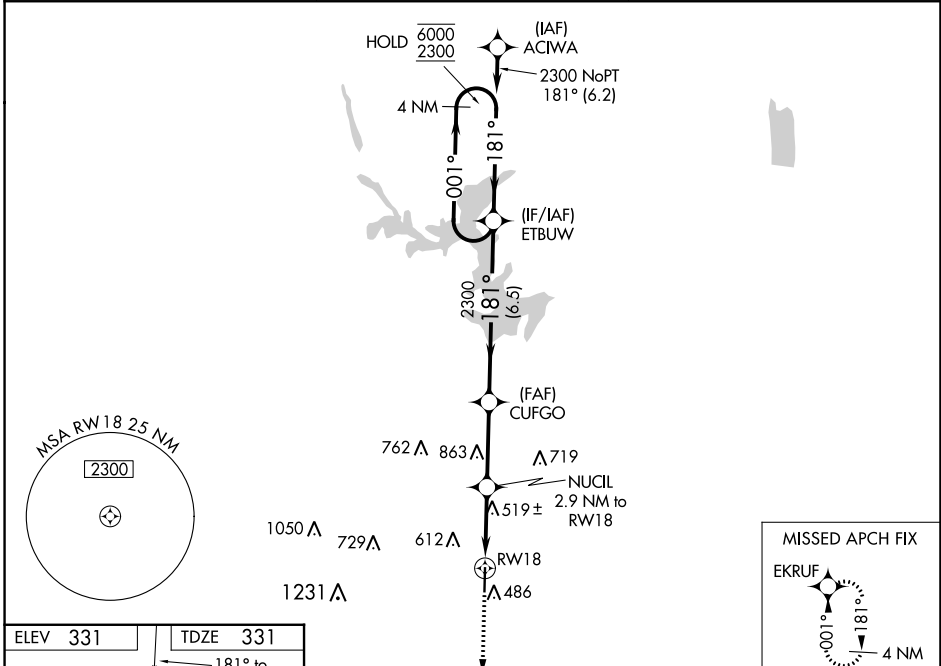

WAAS CH 97499 W18A	APP CRS 181°	Rwy Idg 5008 TDZE 331 Apt Elev 331
--	------------------------	---

RNAV (GPS) RWY 18

POPLAR BLUFF RGNL BUSINESS (POI^F)

RNP APCH-GPS.	MISSED APPROACH: Climb to 2300 direct EKRUF and hold.
---------------	---

ASOS 124.225	MEMPHIS CENTER 120.075 289.4	UNICOM 123.0 (CTAF) 0
------------------------	--	---------------------------------

CATEGORY	A	B	C	D
LPV DA		634-7/8	303 (400-7/8)	
LNAV/VNAV DA		675-1	344 (400-1)	
LNAV MDA	800-1	469 (500-1)	800-1 3/8	469 (500-1 3/8)
CIRCLING	840-1 509 (600-1)	920-1 589 (600-1)	920-1 1/2 589 (600-1 1/2)	980-2 649 (700-2)

NC-3, 22 FEB 2024 to 21 MAR 2024

NC-3, 22 FEB 2024 to 21 MAR 2024