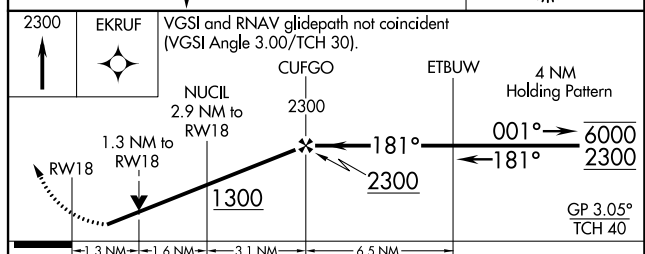

WAAS CH 97499 W18A	APP CRS 181°	Rwy Idg 5008 TDZE 331 Apt Elev 331
--	------------------------	---

RNAV (GPS) RWY 18

POPLAR BLUFF RGNL BUSINESS (POI^F)

RNP APCH-GPS.	MISSED APPROACH: Climb to 2300 direct EKRUF and hold.
---------------	---

ASOS 124.225	MEMPHIS CENTER 120.075 289.4	UNICOM 123.0 (CTAF) 0
------------------------	--	---------------------------------

CATEGORY	A	B	C	D
LPV DA		634-7/8	303 (400-7/8)	
LNAV/VNAV DA		675-1	344 (400-1)	
LNAV MDA	800-1	469 (500-1)	800-1 3/8	469 (500-1 3/8)
CIRCLING	840-1 509 (600-1)	920-1 589 (600-1)	920-1 1/2 589 (600-1 1/2)	980-2 649 (700-2)