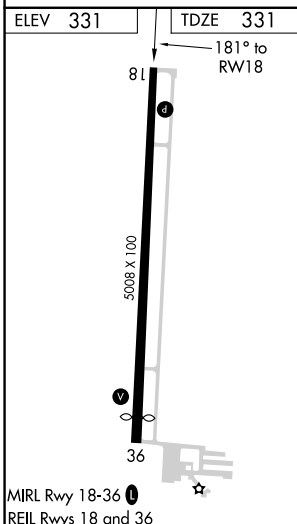

WAAS CH 97499 W18A	APP CRS 181°	Rwy Idg 5008 TDZE 331 Apt Elev 331
--	------------------------	---

RNAV (GPS) RWY 18

POPLAR BLUFF RGNL BUSINESS (POI^F)

RNP APCH-GPS.	MISSED APPROACH: Climb to 2300 direct EKRUF and hold.
---------------	---

ASOS 124.225	MEMPHIS CENTER 120.075 289.4	UNICOM 123.0 (CTAF) 0
------------------------	--	---------------------------------

CATEGORY	A	B	C	D
LPV DA		634-7/8	303 (400-7/8)	
LNAV/VNAV DA		675-1	344 (400-1)	
LNAV MDA	800-1	469 (500-1)	800-1 3/8	469 (500-1 3/8)
CIRCLING	840-1 509 (600-1)	920-1 589 (600-1)	920-1 1/2 589 (600-1 1/2)	980-2 649 (700-2)