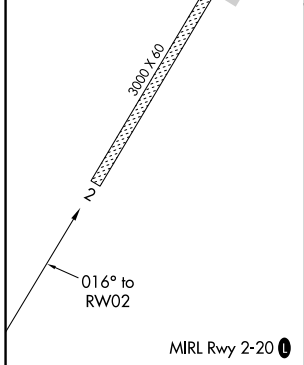

APP CRS 016°	Rwy Idg TDZE Apt Elev	3000 11 11
------------------------	-----------------------------	---------------------------------------

RNAV (GPS) RWY 2

NAPASKIAK (PKA) (PAPK)

RNP APCH-GPS.	MISSED APPROACH: Climbing right turn to 2500 direct SAHKU WP and hold.
NA Use Bethel altimeter setting.	

BET/PABE ASOS 135.45	ANCHORAGE CENTER 125.2 372.0	CTAF 122.9
--------------------------------	--	----------------------

CATEGORY	A	B	C	D
LNAV MDA	420-1	409 (500-1)	NA	
CIRCLING	440-1 429 (500-1)	580-1 569 (600-1)	NA	