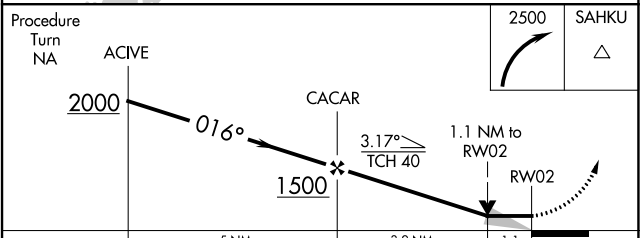

APP CRS 016°	Rwy Idg TDZE Apt Elev	3000 11 11
------------------------	-----------------------------	---------------------------------------

RNAV (GPS) RWY 2

NAPASKIAK (PKA) (PAPK)

RNP APCH-GPS.	MISSED APPROACH: Climbing right turn to 2500 direct SAHKU WP and hold.
NA Use Bethel altimeter setting.	

BET/PABE ASOS 135.45	ANCHORAGE CENTER 125.2 372.0	CTAF 122.9
--------------------------------	--	----------------------

CATEGORY	A	B	C	D
LNAV MDA	420-1	409 (500-1)	NA	
CIRCLING	440-1 429 (500-1)	580-1 569 (600-1)	NA	