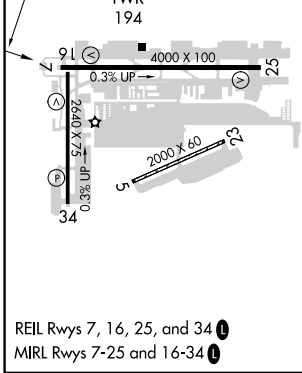

APP CRS 089°	Rwy Idg TDZE Apt Elev	N/A N/A 137
------------------------	-----------------------------	--

RNAV (GPS)-A

MERRILL FLD (MRI) (PAMR)

RNP APCH.			MISSED APPROACH: Climbing left turn to 2000 direct BGG VORTAC and hold.	
ATIS 124.25	ANCHORAGE APP CON 119.1 363.2	MERRILL TOWER * 126.0 (CTAF) 0	GND CON 121.7	UNICOM 122.95

CATEGORY	A	B	C	D
CIRCLING	740-1 603 (700-1)	800-1 663 (700-1)	920-2¼ 783 (800-2¼)	NA

AK, 03 NOV 2022 to 29 DEC 2022

AK, 03 NOV 2022 to 29 DEC 2022