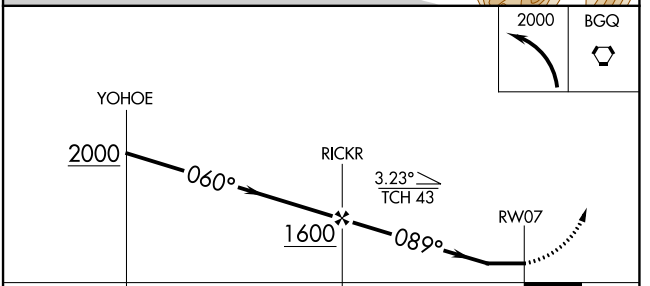

APP CRS 089°	Rwy Idg TDZE Apt Elev	N/A N/A 137
------------------------	-----------------------------	--

RNAV (GPS)-A

MERRILL FLD (MRI) (PAMR)

RNP APCH.			MISSED APPROACH: Climbing left turn to 2000 direct BGG VORTAC and hold.	
ATIS 124.25	ANCHORAGE APP CON 119.1 363.2	MERRILL TOWER * 126.0 (CTAF) 0	GND CON 121.7	UNICOM 122.95