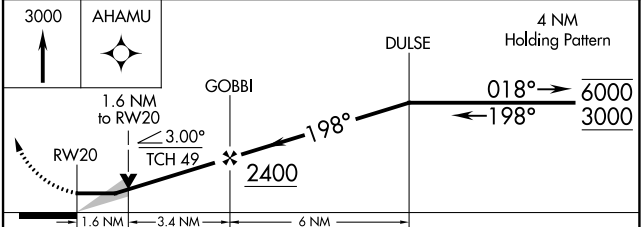

APP CRS	Rwy Idg	5602
198°	TDZE	771
	Apt Elev	771

RNAV (GPS) RWY 20

MC ALESTER RGNL (M.L.C)

RNP APCH.	MISSED APPROACH: Climb to 3000 direct AHAMU and hold.
-----------	---

ASOS 120.425	FORT WORTH CENTER 132.2 338.35	UNICOM 122.95 (CTAF)
------------------------	--	--------------------------------