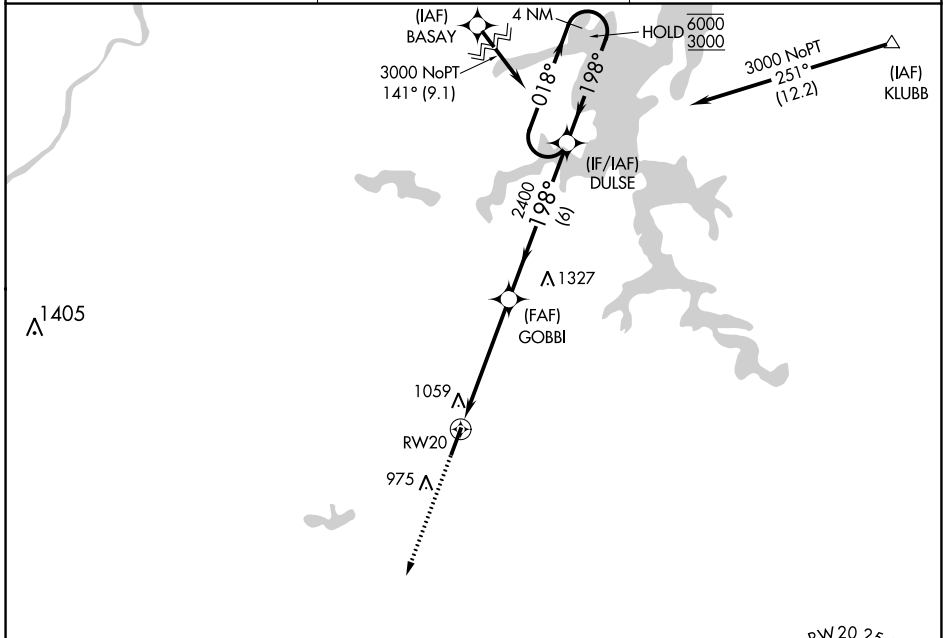

APP CRS	Rwy Idg	5602
198°	TDZE	771
	Apt Elev	771

RNAV (GPS) RWY 20

MC ALESTER RGNL (M.L.C)

RNP APCH.	MISSED APPROACH: Climb to 3000 direct AHAMU and hold.
-----------	---

ASOS 120.425	FORT WORTH CENTER 132.2 338.35	UNICOM 122.95 (CTAF)
------------------------	--	--------------------------------

CATEGORY	A	B	C	D
LNAV MDA	1320-1	549 (600-1)	1320-1½	549 (600-1½)
C CIRCLING	1360-1	589 (600-1)	1360-1½	1420-2 649 (700-2)

SC-1, 22 FEB 2024 to 21 MAR 2024

SC-1, 22 FEB 2024 to 21 MAR 2024