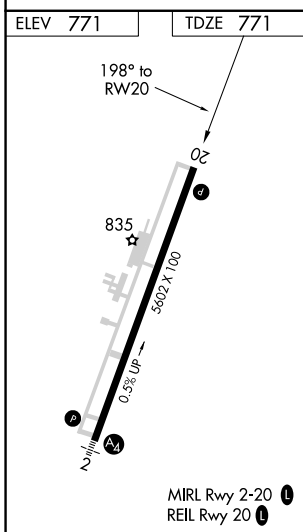

APP CRS	Rwy Idg	5602
198°	TDZE	771
	Apt Elev	771

RNAV (GPS) RWY 20

MC ALESTER RGNL (M.L.C)

RNP APCH.	MISSED APPROACH: Climb to 3000 direct AHAMU and hold.
-----------	---

ASOS 120.425	FORT WORTH CENTER 132.2 338.35	UNICOM 122.95 (CTAF)
------------------------	--	--------------------------------