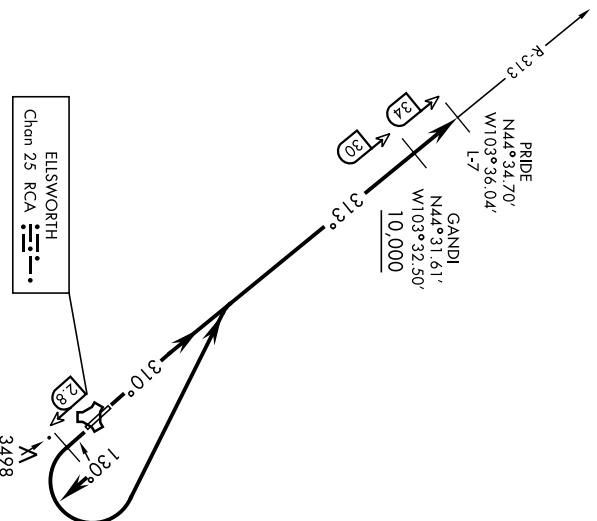

16259

ELLSWORTH-THREE DEPARTURE (RCA3•RCA)

ELLSWORTH AFB (KRCA)
RAPID CITY, SOUTH DAKOTA

Rwy	Knots	60	120	180	240	300	360
13	V/V(fpm)	221	442	663	884	1105	1326
31	V/V(fpm)	236	472	708	944	1180	1416

ATC Climb Rate to 10,000

ARTS ★ 120.625 269.9
 GND CON 121.8 275.8
 ELLSWORTH TOWER ★ 126.05 253.5
 ELLSWORTH DEP CON 119.5 289.4
 DENVER CENTER 127.95 338.2
 ELLSWORTH APP CON 119.5 259.1

CAUTION:
 Traffic transiting
 IR-492 between
 10,000 and 16,000.

DEPARTURE ROUTE DESCRIPTION

TAKE-OFF RMY 13: Track 130° until RCA TACAN 2.8 DME. Turn left to intercept RCA R-313 outbound to PRIDE. Cross GANDI dt or above 10,000.

TAKE-OFF RMY 31: Track 310° to intercept RCA TACAN R-313 outbound to PRIDE. Cross GANDI dt or above 10,000.

ELLSWORTH-THREE DEPARTURE (RCA3•RCA)

Orig 15SEP16

RAPID CITY, SOUTH DAKOTA
ELLSWORTH AFB (KRCA)