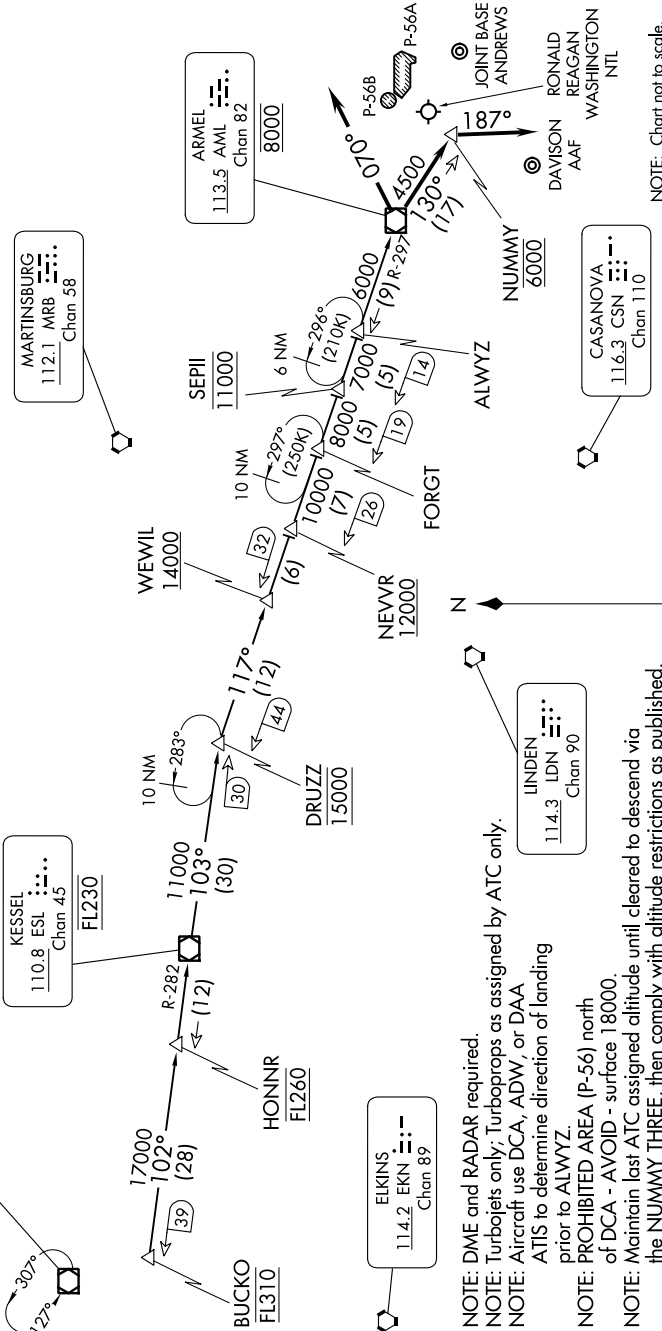

NUMMY THREE ARRIVAL

WASHINGTON, DC

NE-3, 22 FEB 2024 to 21 MAR 2024

ARRIVAL ROUTE DESCRIPTION

BUCKO TRANSITION (BUCKO.NUMMY3): From over BUCKO on ESL R-282 to ESL VOR/DME, then on ESL R-103 to DRUZZ, then on AML R-297 to AML VOR/DME.

Landing DCA Rwy 1, 4, 33, ADW Rwy 1L, 1R, and DAA: From over AML VOR/DME on AML VOR/DME R-130 to cross NUMMY at 6000, then on heading 187°, expect radar vectors to final approach course.

Landing DCA Rwy 15, 19, 22 and ADW Rwy 19L, 19R: Depart AML VOR/DME on heading 070°, expect radar vectors to final approach course.

POTOMAC APP CON
118.675 323.175
DCA D-ATIS 132.65
KADW D-ATIS
133.675 251.05
*KDAA ATIS
128.175

MORGANTOWN
111.6 MGW
Chan 53

KESSEL
110.8 ESL
Chan 45

FL230

MARTINSBURG
112.1 MRB
Chan 58

ARMEL
113.5 AML
Chan 82

CASANOVA
116.3 CSN
Chan 110

NUMMY THREE ARRIVAL

(AML.NUMMY3) 20JUN19

WASHINGTON, DC

NE-3, 22 FEB 2024 to 21 MAR 2024

NOTE: Chart not to scale.