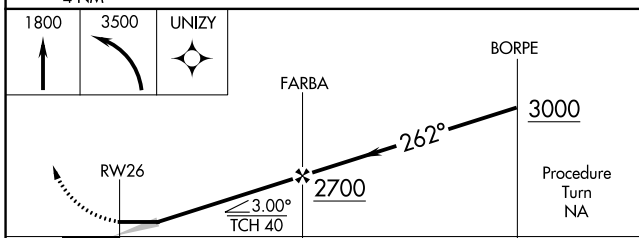

CATEGORY	A	B	C	D
RNAV MDA	1660-1	543 (600-1)	NA	
CIRCLING	1720-1	603 (700-1)	NA