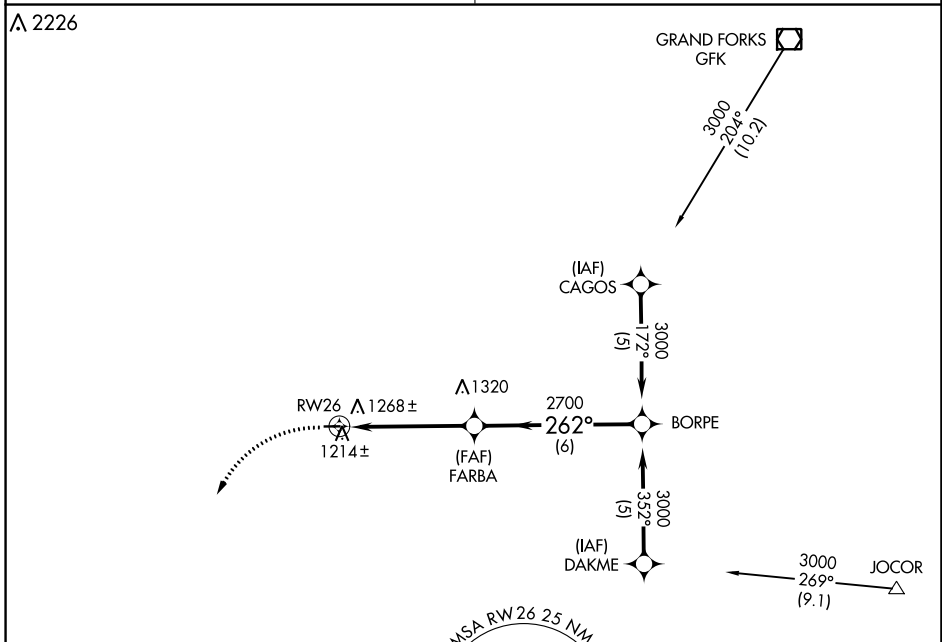

APP CRS	Rwy Idg	3160
262°	TDZE	1117
	Apt Elev	1117

RNAV (GPS) RWY 26

NORTHWOOD MUNI/VINCE FLD (4V4)

RNP APCH - GPS.	MISSED APPROACH: Climb to 1800 then climbing left turn to 3500 direct UNIZY WP and hold.
Use Grand Forks Intl altimeter setting. NA	
GRAND FORKS APP CON★ 118.1 318.1	UNICOM 122.8 (CTAF) 0

ELEV 1117	TDZE 1117
-----------	-----------

CATEGORY	A	B	C	D
RNAV MDA	1660-1	543 (600-1)	NA	
CIRCLING	1720-1	603 (700-1)	NA	

NC-1, 22 FEB 2024 to 21 MAR 2024

NC-1, 22 FEB 2024 to 21 MAR 2024