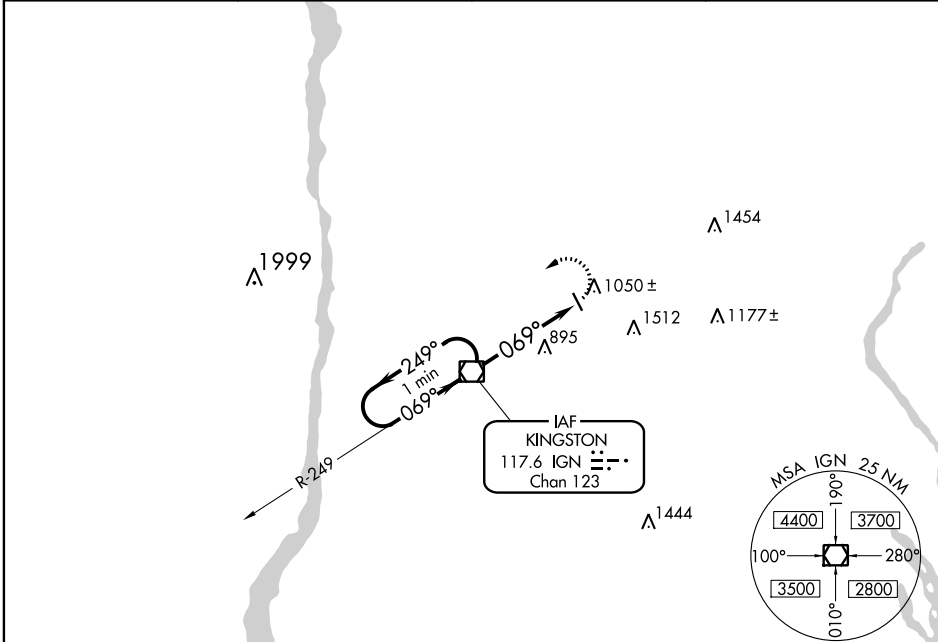

NE-2, 11 AUG 2022 to 08 SEP 2022

NE-2, 11 AUG 2022 to 08 SEP 2022

APP CRS 069°	Rwy Idg TDZE Apt Elev	N/A N/A 697
------------------------	-----------------------------	--

VOR-A
SKY ACRES (44N)

<p>NA -23°C</p>	<p>Use Poughkeepsie altimeter setting. NoPT for arrival on IGN VOR/DME airway radials 203 CW 316.</p>	<p>MISSED APPROACH: Climbing left turn to 3000 direct IGN VOR/DME and hold.</p>
----------------------------	---	---

SWF ASOS 124,575	POU ASOS 126,75	NEW YORK APP CON 132.75 363.1	UNICOM 122.8 (CTAF) 0
----------------------------	---------------------------	---	---------------------------------

CATEGORY	A	B	C	D	FAF to MAP 4.5 NM					
CIRCLING	1580-1¼ 883 (900-1¼)	1820-1½ 1123 (1200-1½)	NA	NA	Knots	60	90	120	150	180
					Min:Sec	4:30	3:00	2:15	1:48	1:30

MILLBROOK, NEW YORK	SKY ACRES (44N)
Amdt 8A 30DEC21	VOR-A

NE-2, 11 AUG 2022 to 08 SEP 2022

NE-2, 11 AUG 2022 to 08 SEP 2022