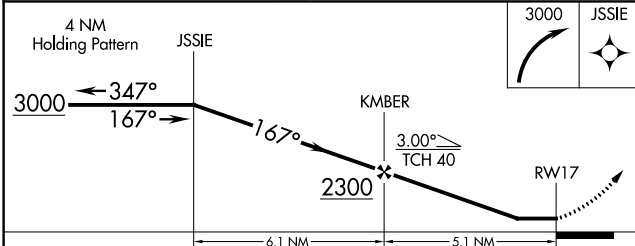

WAAS CH 78008 W17A	APP CRS 167°	Rwy Idg TDZE 694 Apt Elev 698	3828 694 698
--	------------------------	---	---

RNAV (GPS) RWY 17

SKY ACRES (44N)

RNP APCH.

NA Use Newburgh altimeter setting; when not received, procedure NA.
Rwy 17 helicopter visibility reduction below 3/4 SM NA.

-23°C

MISSED APPROACH: Climbing right turn to 3000 direct JSSIE and hold.

SWF ASOS 124.575	POU ASOS 126.75	NEW YORK APP CON 132.75 363.1	UNICOM 122.8 (CTAF) 0
----------------------------	---------------------------	---	---------------------------------