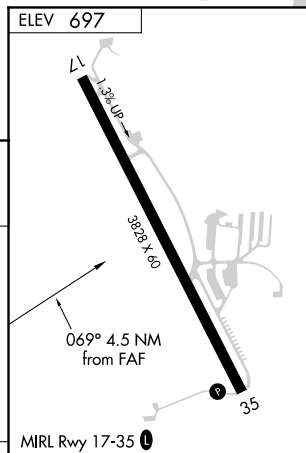

NE-2, 11 AUG 2022 to 08 SEP 2022

NE-2, 11 AUG 2022 to 08 SEP 2022

APP CRS 069°	Rwy Idg TDZE Apt Elev	N/A N/A 697
------------------------	-----------------------------	--

VOR-A
SKY ACRES (44N)

<p>NA -23°C</p>	<p>Use Poughkeepsie altimeter setting. NoPT for arrival on IGN VOR/DME airway radials 203 CW 316.</p>	<p>MISSED APPROACH: Climbing left turn to 3000 direct IGN VOR/DME and hold.</p>
----------------------------	---	---

SWF ASOS 124,575	POU ASOS 126,75	NEW YORK APP CON 132.75 363.1	UNICOM 122.8 (CTAF) 0
----------------------------	---------------------------	---	---------------------------------

CATEGORY	A	B	C	D	FAF to MAP 4.5 NM					
CIRCLING	1580-1¼ 883 (900-1¼)	1820-1½ 1123 (1200-1½)	NA	NA	Knots	60	90	120	150	180
					Min:Sec	4:30	3:00	2:15	1:48	1:30