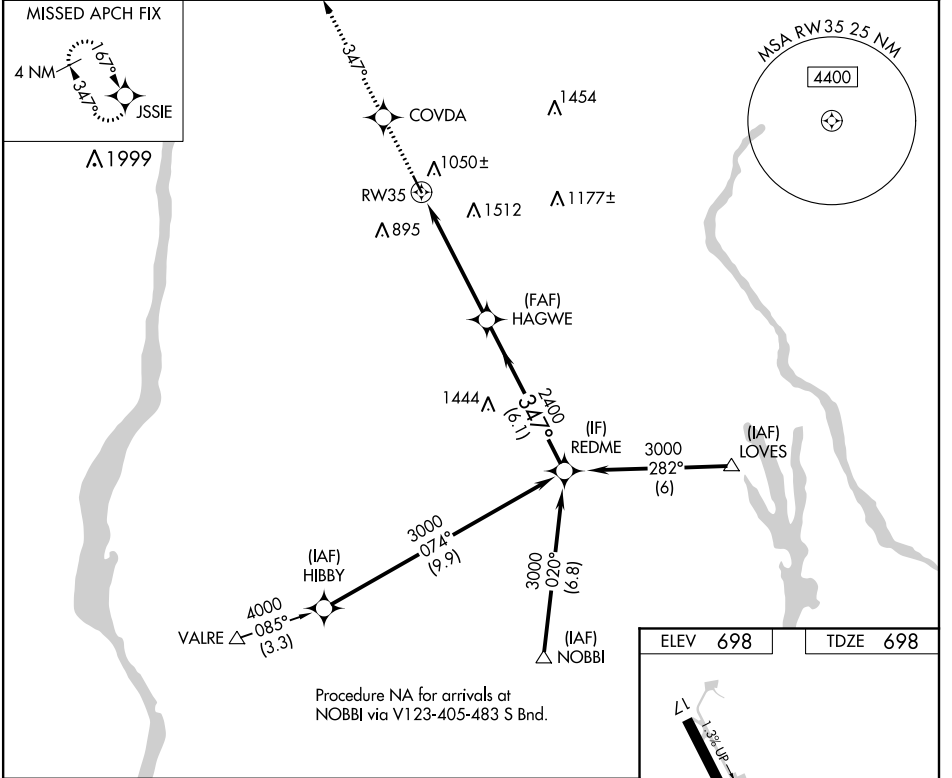

RNAV (GPS) RWY 35

SKY ACRES (44N)

RNP APCH.

▼
▲ NA
☉ -23°C

Use Newburgh altimeter setting; when not received use Poughkeepsie altimeter setting and increase LPV DA to 1063, and all MDA 20 feet.

MISSED APPROACH: Climb to 3000 direct COVDA and via 347° track to JSSIE and hold.

SWF ASOS 124.575	POU ASOS 126.75	NEW YORK APP CON 132.75 363.1	UNICOM 122.8 (CTAF)
----------------------------	---------------------------	---	-------------------------------

CATEGORY	A	B	C	D
LPV DA	1046-1¼	348 (400-1¼)		NA
LNAV MDA	1700-1¼ 1002 (1100-1¼)	1700-1½ 1002 (1100-1½)		NA

NE-2, 11 AUG 2022 to 08 SEP 2022

NE-2, 11 AUG 2022 to 08 SEP 2022

APP CRS 069°	Rwy Idg TDZE Apt Elev	N/A N/A 697
------------------------	-----------------------------	--

VOR-A
SKY ACRES (44N)

<p>NA -23°C</p>	<p>Use Poughkeepsie altimeter setting. NoPT for arrival on IGN VOR/DME airway radials 203 CW 316.</p>	<p>MISSED APPROACH: Climbing left turn to 3000 direct IGN VOR/DME and hold.</p>
----------------------------	---	---