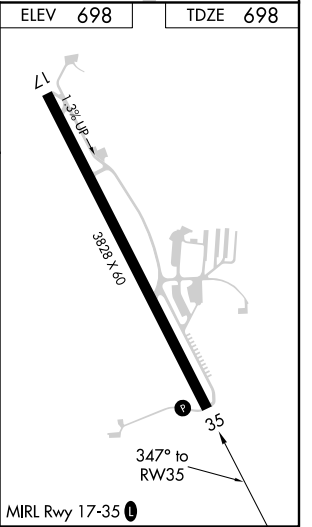

RNAV (GPS) RWY 35

SKY ACRES (44N)

RNP APCH.

▼
▲ NA
☉ -23°C

Use Newburgh altimeter setting; when not received use Poughkeepsie altimeter setting and increase LPV DA to 1063, and all MDA 20 feet.

MISSED APPROACH: Climb to 3000 direct COVDA and via 347° track to JSSIE and hold.

SWF ASOS 124.575	POU ASOS 126.75	NEW YORK APP CON 132.75 363.1	UNICOM 122.8 (CTAF)
----------------------------	---------------------------	---	-------------------------------

CATEGORY	A	B	C	D
LPV DA	1046-1¼	348 (400-1¼)		NA
LNAV MDA	1700-1¼ 1002 (1100-1¼)	1700-1½ 1002 (1100-1½)		NA