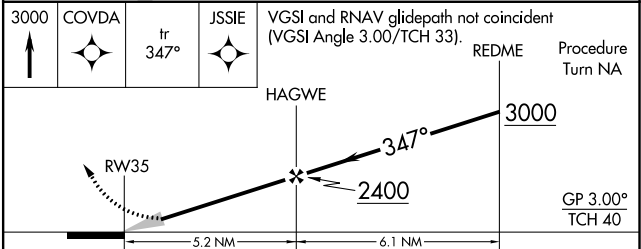

RNAV (GPS) RWY 35

SKY ACRES (44N)

RNP APCH.

▼
▲ NA
☉ -23°C

Use Newburgh altimeter setting; when not received use Poughkeepsie altimeter setting and increase LPV DA to 1063, and all MDA 20 feet.

MISSED APPROACH: Climb to 3000 direct COVDA and via 347° track to JSSIE and hold.

SWF ASOS 124.575	POU ASOS 126.75	NEW YORK APP CON 132.75 363.1	UNICOM 122.8 (CTAF)
----------------------------	---------------------------	---	-------------------------------

CATEGORY	A	B	C	D
LPV DA	1046-1¼	348 (400-1¼)		NA
LNAV MDA	1700-1¼ 1002 (1100-1¼)	1700-1½ 1002 (1100-1½)		NA