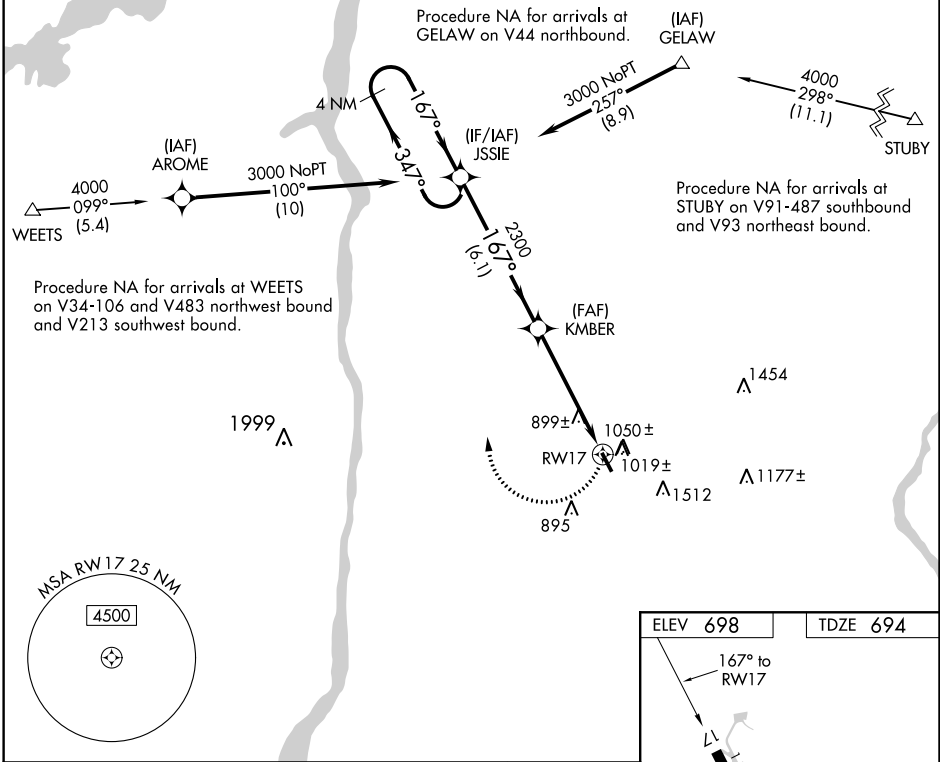

WAAS CH 78008 W17A	APP CRS 167°	Rwy Idg TDZE 694 Apt Elev 698	3828 694 698
--	------------------------	---	---

RNAV (GPS) RWY 17

SKY ACRES (44N)

RNP APCH.

NA Use Newburgh altimeter setting; when not received, procedure NA.
Rwy 17 helicopter visibility reduction below 3/4 SM NA.

-23°C

MISSED APPROACH: Climbing right turn to 3000 direct JSSIE and hold.

SWF ASOS 124.575	POU ASOS 126.75	NEW YORK APP CON 132.75 363.1	UNICOM 122.8 (CTAF) 0
----------------------------	---------------------------	---	---------------------------------

RNAV (GPS) RWY 35

SKY ACRES (44N)

RNP APCH.

▼
▲ NA
☉ -23°C

Use Newburgh altimeter setting; when not received use Poughkeepsie altimeter setting and increase LPV DA to 1063, and all MDA 20 feet.

MISSED APPROACH: Climb to 3000 direct COVDA and via 347° track to JSSIE and hold.