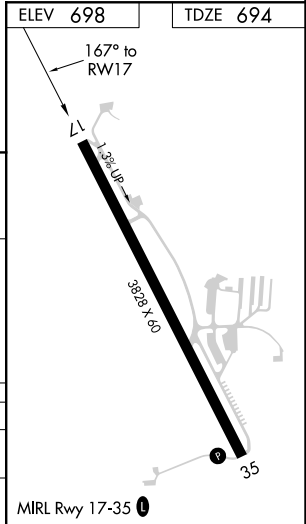

WAAS CH 78008 W17A	APP CRS 167°	Rwy Idg TDZE 694 Apt Elev 698	3828 694 698
--	------------------------	---	---

RNAV (GPS) RWY 17

SKY ACRES (44N)

RNP APCH.

NA Use Newburgh altimeter setting; when not received, procedure NA.
Rwy 17 helicopter visibility reduction below 3/4 SM NA.

-23°C

MISSED APPROACH: Climbing right turn to 3000 direct JSSIE and hold.

SWF ASOS 124.575	POU ASOS 126.75	NEW YORK APP CON 132.75 363.1	UNICOM 122.8 (CTAF) 0
----------------------------	---------------------------	---	---------------------------------