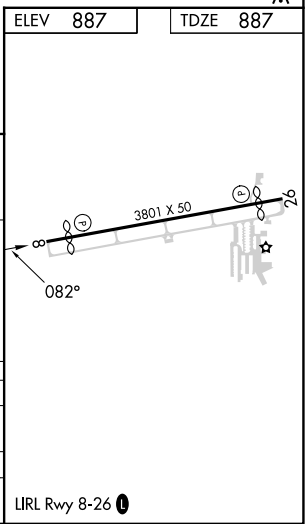

APP CRS	Rwy Idg	3441
082°	TDZE	887
	Apt Elev	887

RNAV (GPS) RWY 8

LAKE IN THE HILLS (3CK)

RNP APCH.

▼ Obtain local altimeter setting on CTAF; when not received, use Chicago DuPage altimeter setting. Rwy 8 helicopter visibility reduction below 3/4 SM NA.

▲ NA MISSED APPROACH: Climb to 2500 direct EHUHY and hold.

CHICAGO APP CON **120.55 306.925**

UNICOM **123.05 (CTAF) 0**

CATEGORY	A	B	C	D
LNAV MDA	1300-1	413 (500-1)	1300-1 1/8 413 (500-1 1/8)	NA
CHICAGO DUPAGE ALTIMETER SETTING MINIMUMS				
LNAV MDA	1360-1	473 (500-1)	1360-1 3/8 473 (500-1 3/8)	NA