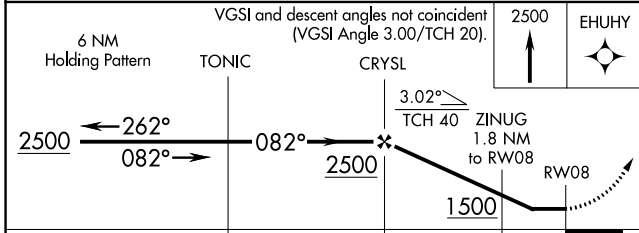

APP CRS	Rwy Idg	3441
082°	TDZE	887
	Apt Elev	887

RNAV (GPS) RWY 8

LAKE IN THE HILLS (3CK)

RNP APCH.

▼ Obtain local altimeter setting on CTAF; when not received, use Chicago DuPage altimeter setting. Rwy 8 helicopter visibility reduction below 3/4 SM NA.

▲ NA MISSED APPROACH: Climb to 2500 direct EHUHY and hold.

CHICAGO APP CON **120.55 306.925**

UNICOM **123.05 (CTAF) 0**

CATEGORY	A	B	C	D
LNAV MDA	1300-1	413 (500-1)	1300-1 1/8 413 (500-1 1/8)	NA
CHICAGO DUPAGE ALTIMETER SETTING MINIMUMS				
LNAV MDA	1360-1	473 (500-1)	1360-1 3/8 473 (500-1 3/8)	NA