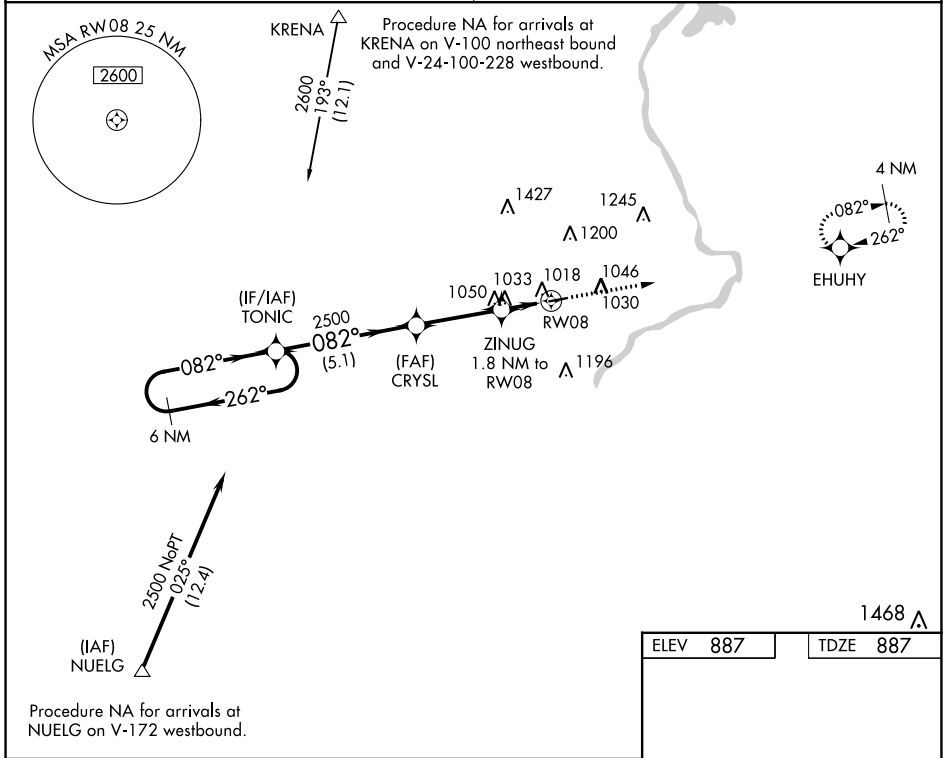

APP CRS	Rwy Idg	3441
082°	TDZE	887
	Apt Elev	887

RNAV (GPS) RWY 8

LAKE IN THE HILLS (3CK)

RNP APCH.

▼ Obtain local altimeter setting on CTAF; when not received, use Chicago DuPage altimeter setting. Rwy 8 helicopter visibility reduction below 3/4 SM NA.

▲ NA MISSED APPROACH: Climb to 2500 direct EHUHY and hold.

CHICAGO APP CON **120.55 306.925**

UNICOM **123.05 (CTAF) 0**

CATEGORY	A	B	C	D
LNAV MDA	1300-1	413 (500-1)	1300-1 1/8 413 (500-1 1/8)	NA
CHICAGO DUPAGE ALTIMETER SETTING MINIMUMS				
LNAV MDA	1360-1	473 (500-1)	1360-1 3/8 473 (500-1 3/8)	NA

EC-3, 22 FEB 2024 to 21 MAR 2024

EC-3, 22 FEB 2024 to 21 MAR 2024